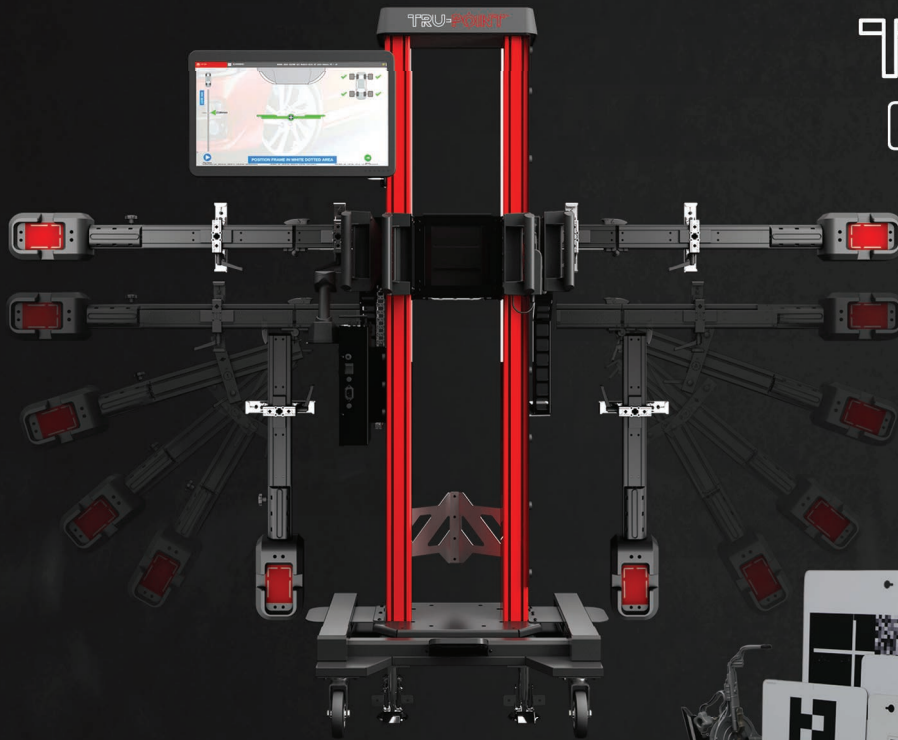

## QUICK REFERENCE TARGET **GUIDE**

---

This reference guide provides a list of hardware components to support the current Tru-Point Software Version: **1.6.0**

UPDATED IN **OCTOBER/2022**

SCAN FOR OPERATIONAL VIDEOS

## PART NUMBER:

EESEEU505A

## INCLUDED WITH THE KIT:

DELUXE TARGET SET

MOBILE TARGET STORAGE CART

AG400 CLAMPS

CLAMP HANGERS

TARGET AUXILIARY BAR