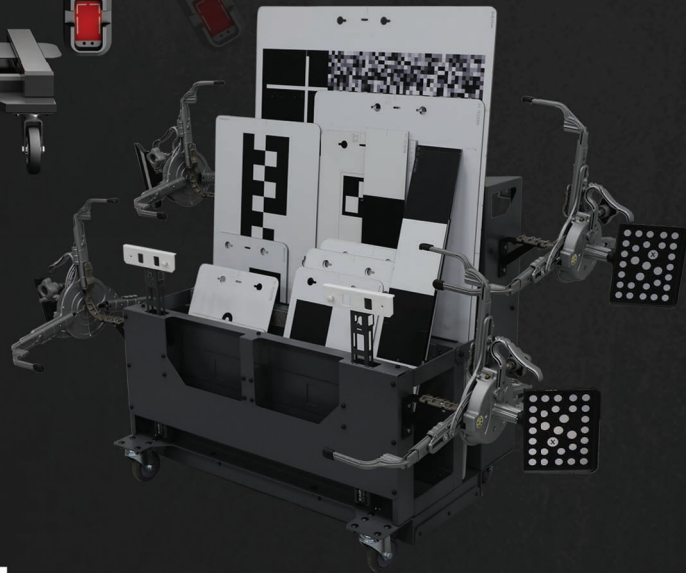

## QUICK REFERENCE TARGET **GUIDE**

---

This reference guide provides a list of hardware components to support the current Tru-Point Software Version: **1.6.0**

UPDATED IN **OCTOBER/2022**

SCAN FOR OPERATIONAL VIDEOS

## PART NUMBER:

EESEEU505A

## INCLUDED WITH THE KIT:

DELUXE TARGET SET

MOBILE TARGET STORAGE CART

AG400 CLAMPS

CLAMP HANGERS

TARGET AUXILIARY BAR